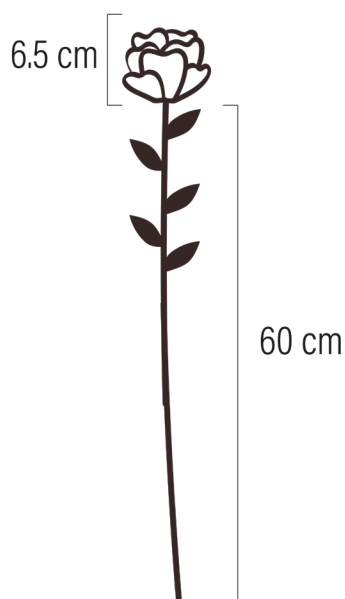

DO IT YOURSELF

BOUQUET STEMS

PRESERVED

Item	Colors	Ribbon	Packing per master box	Master Box Dimensions [cm]
Bouquet 18 roses 6.5 cm Rose Stems 60 cm	All of the Catalogue	Black	1 Kit	79.5x18.7x20