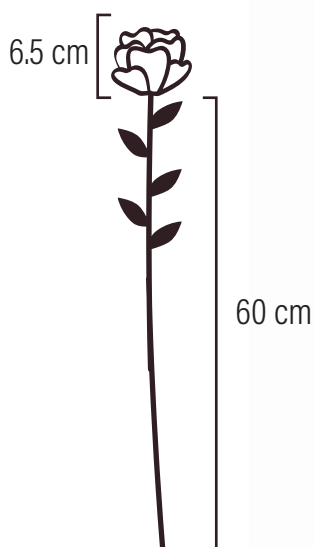

5.4 - 6.2 cm

5.8 - 6.3 cm

4.1 - 4.8 cm

Half Box Alinatura

60 showcases x Rose 10CM
Total Roses: 60
63x38x37
14kg - Volumetric Weight

MASTER 3

Half Box Alinatura

72 showcases x Rose 6CM
Total Roses: 288
63x38x37
14kg - Volumetric Weight

DO IT Yourself

DO IT Yourself Bouquet Stems

Item	Colors	Ribbon	Packing per master box	Master Box Dimensions [cm]
Bouquet 18 roses 6.5 cm Rose Stems 60 cm	All of the Catalogue	Black	1 Kit	79.5x18.7x20

INTRODUCTION Box